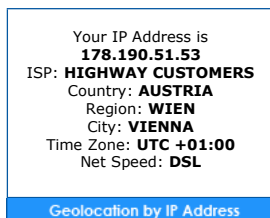

```
1 <iframe src="http://tools.ip2location.com/ib2" width="204" height="162" marginwidth="1"
scrolling="no" frameborder="0"></iframe>
```